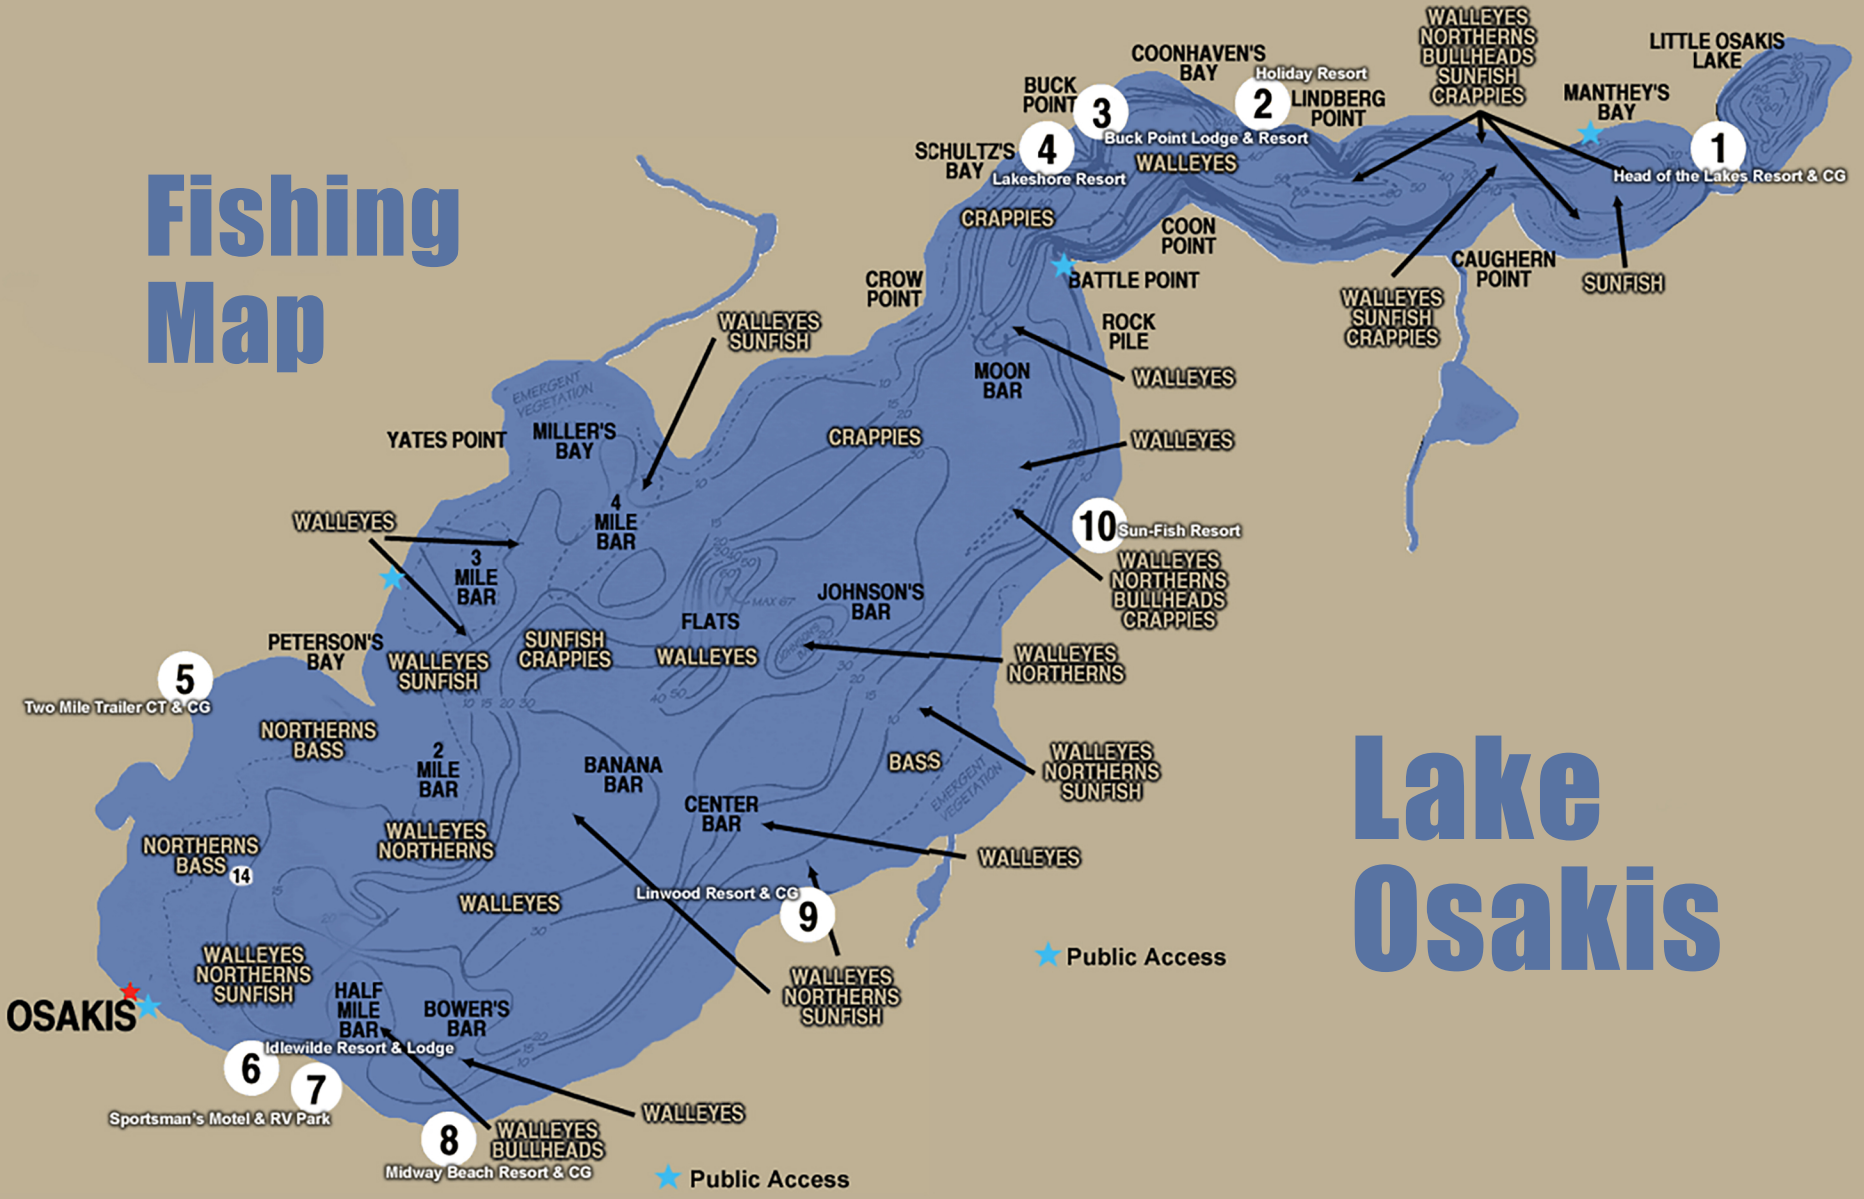

Fishing Map

Lake Osakis